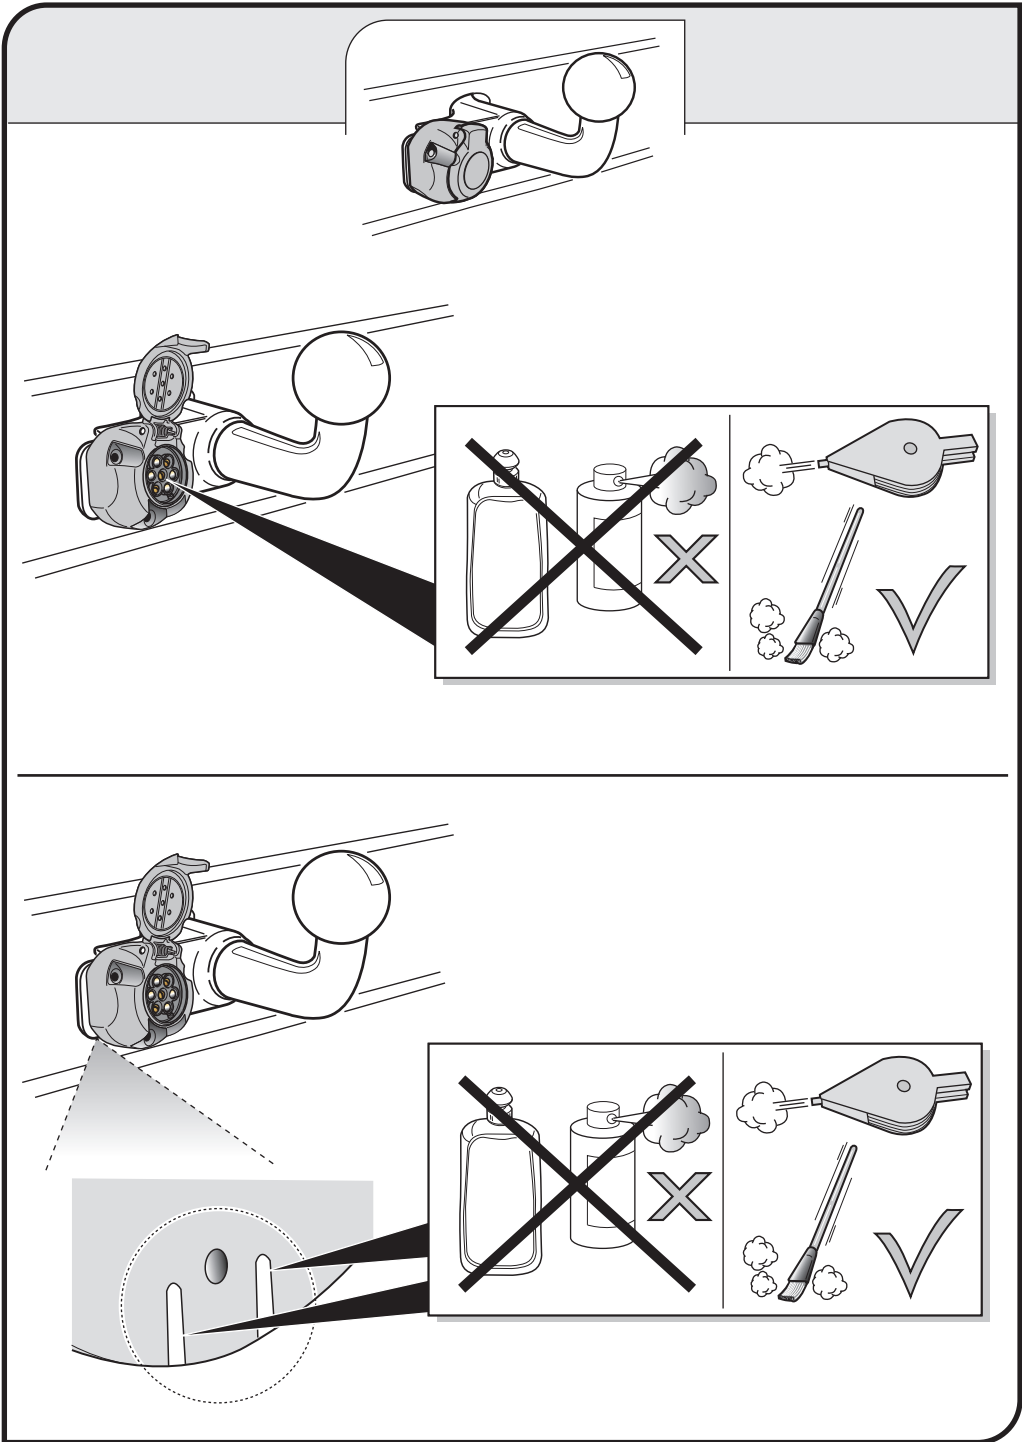

! INFO !

Do not charge the battery of the towing vehicle and/or towed vehicle directly via the socket.

User guide

SPARE PARTS

www.ecs-electronicsuk.co.uk

Partnr.: SK-018-B1U

User Guide

**Skoda Rapid HB
Skoda Rapid Spaceback
Seat Toledo HB 2013-**

SOCKET CONNECTION

DIN/ISO 1724							
	1/L	2	3/31	4/R	5/58-R	6/54	7/58-L
Pmax	21W	2x21W		21W	52W	3x21W	52W
Colour	Black/ White	Blue	Brown	Black/ Green	Grey/ Red	Black/ Red	Grey/ Black

In a coupled trailer with working fog lamp, the fog lamp of the vehicle will be switched off, if applicable.

The flashing lights on the trailer are monitored. If one of the indicators of the trailer breaks down, a buzzer will be audible and/or a visual signal will be visible on the dashboard. Check the flashing lights on the trailer.