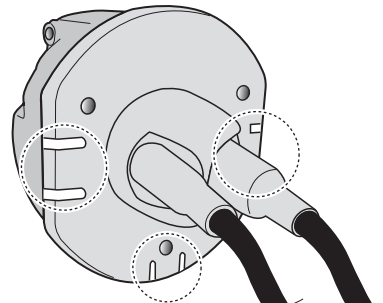

! INFO !

Do not charge the battery of the towing vehicle and/or towed vehicle directly via the socket.

User guide

SPARE PARTS

www.ecs-electronicsuk.co.uk

Partnr.: SK-018-B1U

User Guide

**Skoda Rapid HB
Skoda Rapid Spaceback
Seat Toledo HB 2013-**

SOCKET CONNECTION

DIN/ISO 1724							
	1/L	2	3/31	4/R	5/58-R	6/54	7/58-L
Pmax	21W	2x21W		21W	52W	3x21W	52W
Colour	Black/ White	Blue	Brown	Black/ Green	Grey/ Red	Black/ Red	Grey/ Black

In a coupled trailer with working fog lamp, the fog lamp of the vehicle will be switched off, if applicable.